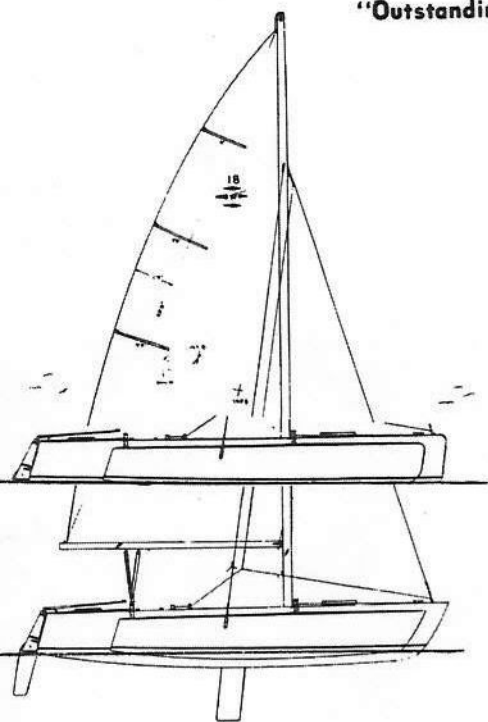

"Outstanding Performance & Handling."

TRI-STAR 18

ED HORSTMAN'S
18"
A FUN BOAT
THAT WILL
"PLANE" WITH
3 ADULTS
ABOARD!

LOA17'8" BEAM12'1" FOR TRAILERING 8'
DRAFT8" DRAFT BOARDS DOWN 36"
DISPLACEMENT 495# To 600#
SAILS WORKINGMain,Jib - 195 FT²
Full Battend Main,Genoa-240 FT²

TRAILERABLE, SEE LAST PAGE. AMA MAY SWING UP OR DOWN FOR TRAILERING.
PLANS LEASED WITH FULL SIZE PATTERNS.

TRI-STAR 18 has proven to be a small trimaran with outstanding performance. She has strength and sea worthiness with the forgiving qualities that make her sailable by anyone. One may enjoy both ocean day racing or summer lake cruising with ease for her light weight and hingeable beams make for easy trailering. TRI-STAR 18 has 7 ft. long trampolines that will accommodate a sleeping bag easily and with the addition of a boom tent you have a mini yacht that has ample dry hatch stowage for weekend cruising gear. To make it easy owning a small TRI with a big boat feel and enjoyable for all to build we have comprehensive plans with full size hull patterns and optional main hull construction of either sheet or double diagonal plywood, or foam F.G. construction.