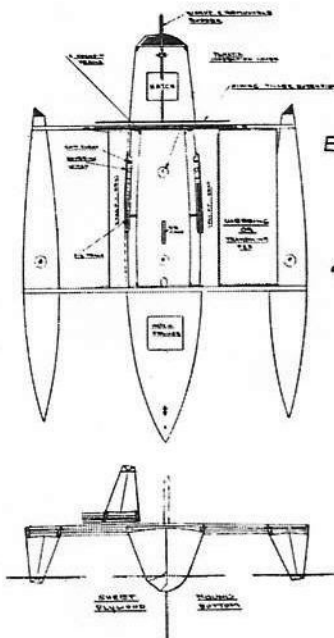

"Outstanding Performance & Handling."

TRI-STAR 18

ED HORSTMAN'S
18"
A FUN BOAT
THAT WILL
"PLANE" WITH
3 ADULTS
ABOARD!

LOA17'8" BEAM12'1" FOR TRAILERING 8'
DRAFT8" DRAFT BOARDS DOWN 36"
DISPLACEMENT 495# To 600#
SAILS WORKINGMain,Jib - 195 FT²
Full Battend Main,Genoa-240 FT²

TRAILERABLE, SEE LAST PAGE. AMA MAY SWING UP OR DOWN FOR TRAILERING.
PLANS LEASED WITH FULL SIZE PATTERNS.

TRI-STAR 18 has proven to be a small trimaran with outstanding performance. She has strength and sea worthiness with the forgiving qualities that make her sailable by anyone. One may enjoy both ocean day racing or summer lake cruising with ease for her light weight and hingeable beams make for easy trailering. TRI-STAR 18 has 7 ft. long trampolines that will accommodate a sleeping bag easily and with the addition of a boom tent you have a mini yacht that has ample dry hatch stowage for weekend cruising gear. To make it easy owning a small TRI with a big boat feel and enjoyable for all to build we have comprehensive plans with full size hull patterns and optional main hull construction of either sheet or double diagonal plywood, or foam F.G. construction.