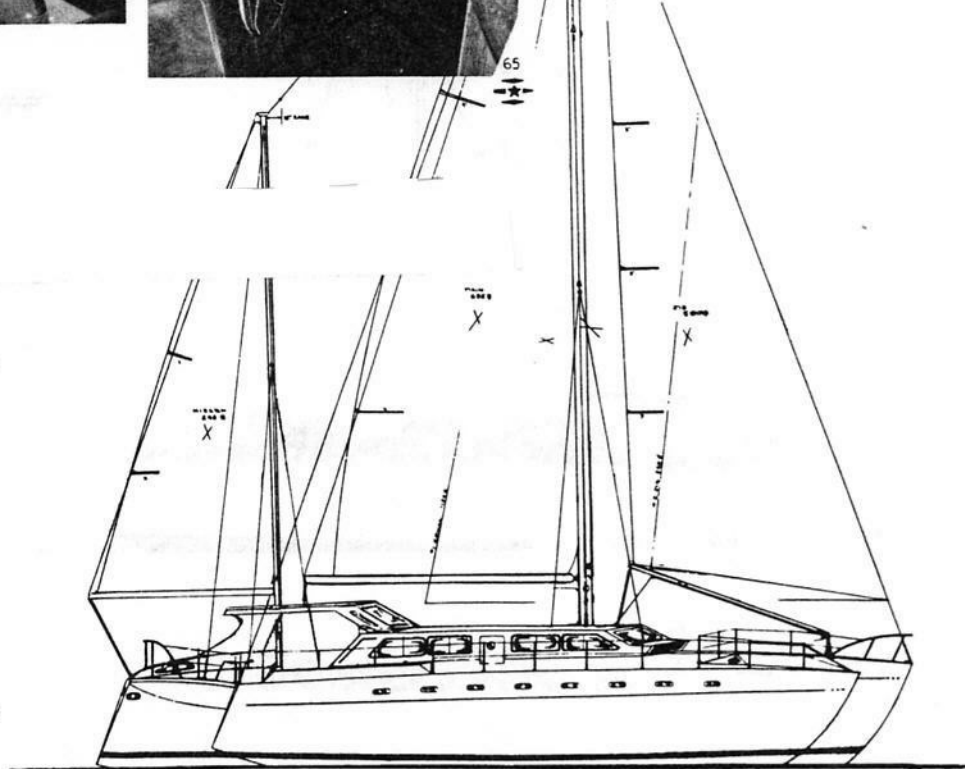

PLANS LEASED, HULL CONSTANT RADIUS SECTION
Optional interiors available

TRI-STAR 65

LOA - 65'; BEAM - 36'; DISPLACEMENT - 60,000#;
SAILS MAIN GENOA MIZZEN - 2090 FT²;
DRAFT MAIN HULL - 4'; DRAFT BOARDS DOWN - 5';

Xanadu Isle

TRI-STAR 65, a luxurious sailing Trimaran that owners are delighted with. Tri-Star 65 features a large elegant main deck salon that has a panoramic view for dining and entertaining. On the lower deck you will find the captains quarters, crews galley, crews quarters, laundry room, work shop, and engine room. For guests the amas may have either 4 or 5 private double state rooms with a private entrance to each. Located aft in the main hull is the owner's large, fully appointed state room. Tri-Star 65's have been sailing the world with pleased owners since the early 80's. Tri-Star 65 with a custom interior is a yachting man's dream for a comfortable, fast world cruising Trimaran.