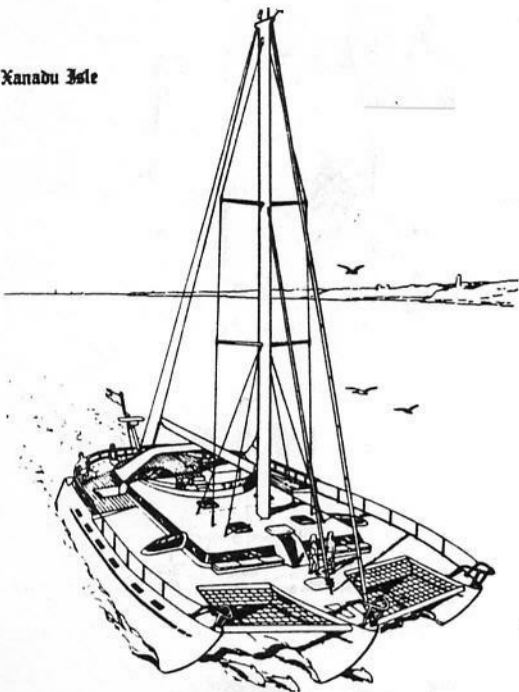

PLANS LEASED, HULL CONSTANT RADIUS SECTION
Optional interiors available

TRI-STAR 65

LOA - 65'; BEAM - 36'; DISPLACEMENT - 60,000#;
SAILS MAIN GENOA MIZZEN - 2090 FT²;
DRAFT MAIN HULL - 4'; DRAFT BOARDS DOWN - 5';

Xanadu Isle

TRI-STAR 65, a luxurious sailing Trimaran that owners are delighted with. Tri-Star 65 features a large elegant main deck salon that has a panoramic view for dining and entertaining. On the lower deck you will find the captains quarters, crews galley, crews quarters, laundry room, work shop, and engine room. For guests the amas may have either 4 or 5 private double state rooms with a private entrance to each. Located aft in the main hull is the owner's large, fully appointed state room. Tri-Star 65's have been sailing the world with pleased owners since the early 80's. Tri-Star 65 with a custom interior is a yachting man's dream for a comfortable, fast world cruising Trimaran.