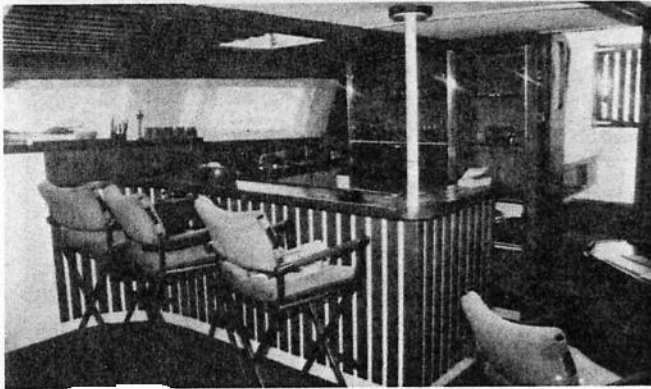

Xanadu Isle

TRI-STAR 65, a luxurious sailing Trimaran that owners are delighted with. Tri-Star 65 features a large elegant main deck salon that has a panoramic view for dining and entertaining. On the lower deck you will find the captains quarters, crews galley, crews quarters, laundry room, work shop, and engine room. For guests the amas may have either 4 or 5 private double state rooms with a private entrance to each. Located aft in the main hull is the owner's large, fully appointed state room. Tri-Star 65's have been sailing the world with pleased owners since the early 80's. Tri-Star 65 with a custom interior is a yachting man's dream for a comfortable, fast world cruising Trimaran.