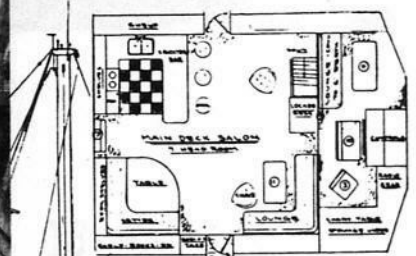

PLANS LEASED, HULL CONSTANT RADIUS SECTION
Optional interiors available

TRI-STAR 65

LOA - 65'; BEAM - 36'; DISPLACEMENT - 60,000#;
SAILS MAIN GENOA MIZZEN - 2090 FT²;
DRAFT MAIN HULL - 4'; DRAFT BOARDS DOWN - 5';

Xanadu Isle

TRI-STAR 65, a luxurious sailing Trimaran that owners are delighted with. Tri-Star 65 features a large elegant main deck salon that has a panoramic view for dining and entertaining. On the lower deck you will find the captains quarters, crews galley, crews quarters, laundry room, work shop, and engine room. For guests the amas may have either 4 or 5 private double state rooms with a private entrance to each. Located aft in the main hull is the owner's large, fully appointed state room. Tri-Star 65's have been sailing the world with pleased owners since the early 80's. Tri-Star 65 with a custom interior is a yachting man's dream for a comfortable, fast world cruising Trimaran.