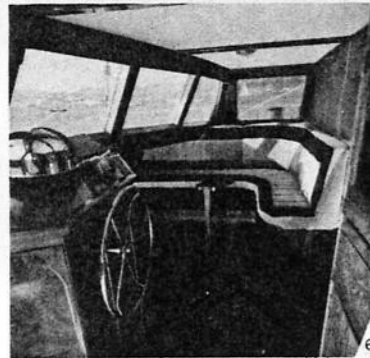

PLANS LEASED, HULL CONSTANT RADIUS SECTION
Optional interiors available

TRI-STAR 65

LOA - 65'; BEAM - 36'; DISPLACEMENT - 60,000#;
SAILS MAIN GENOA MIZZEN - 2090 FT²;
DRAFT MAIN HULL - 4'; DRAFT BOARDS DOWN - 5';

Xanadu Isle

TRI-STAR 65, a luxurious sailing Trimaran that owners are delighted with. Tri-Star 65 features a large elegant main deck salon that has a panoramic view for dining and entertaining. On the lower deck you will find the captains quarters, crews galley, crews quarters, laundry room, work shop, and engine room. For guests the amas may have either 4 or 5 private double state rooms with a private entrance to each. Located aft in the main hull is the owner's large, fully appointed state room. Tri-Star 65's have been sailing the world with pleased owners since the early 80's. Tri-Star 65 with a custom interior is a yachting man's dream for a comfortable, fast world cruising Trimaran.