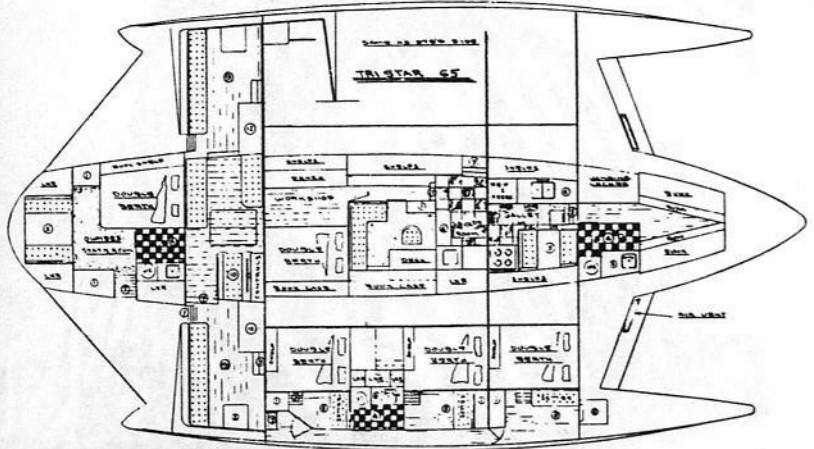

PLANS LEASED, HULL CONSTANT RADIUS SECTION
Optional interiors available

TRI-STAR 65

LOA - 65'; BEAM - 36'; DISPLACEMENT - 60,000#;
SAILS MAIN GENOA MIZZEN - 2090 FT²;
DRAFT MAIN HULL - 4'; DRAFT BOARDS DOWN - 5';

Xanadu Isle

TRI-STAR 65, a luxurious sailing Trimaran that owners are delighted with. Tri-Star 65 features a large elegant main deck salon that has a panoramic view for dining and entertaining. On the lower deck you will find the captains quarters, crews galley, crews quarters, laundry room, work shop, and engine room. For guests the amas may have either 4 or 5 private double state rooms with a private entrance to each. Located aft in the main hull is the owner's large, fully appointed state room. Tri-Star 65's have been sailing the world with pleased owners since the early 80's. Tri-Star 65 with a custom interior is a yachting man's dream for a comfortable, fast world cruising Trimaran.