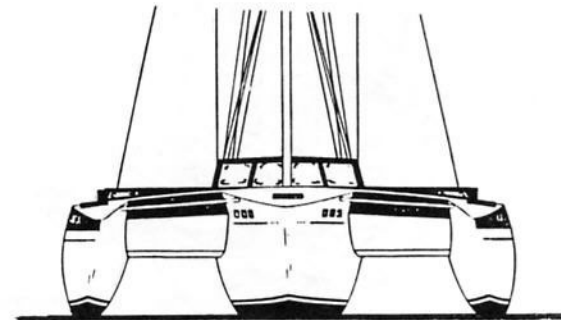

## TRI-STAR 80

LOA 80' BEAM 47'6" DRAFT 5' DISPLACEMENT 100,000# SAIL AREA 2640 sq.ft.

TRI-STAR 80 spaciousness is twice that of Tri-Star 65. Tri-Star 80 has the constant radius hull lines as can be seen in the photograph of the first 80 started and the people assembling the frames gives a good idea of her size. With the 80's spaciousness she may be outfitted to be the most luxurious of Trimarans. Tri-Star 80 has the hull shapes to make her a fast seaworthy sailing yacht, and her accommodations potential make her a yacht most only dream of.