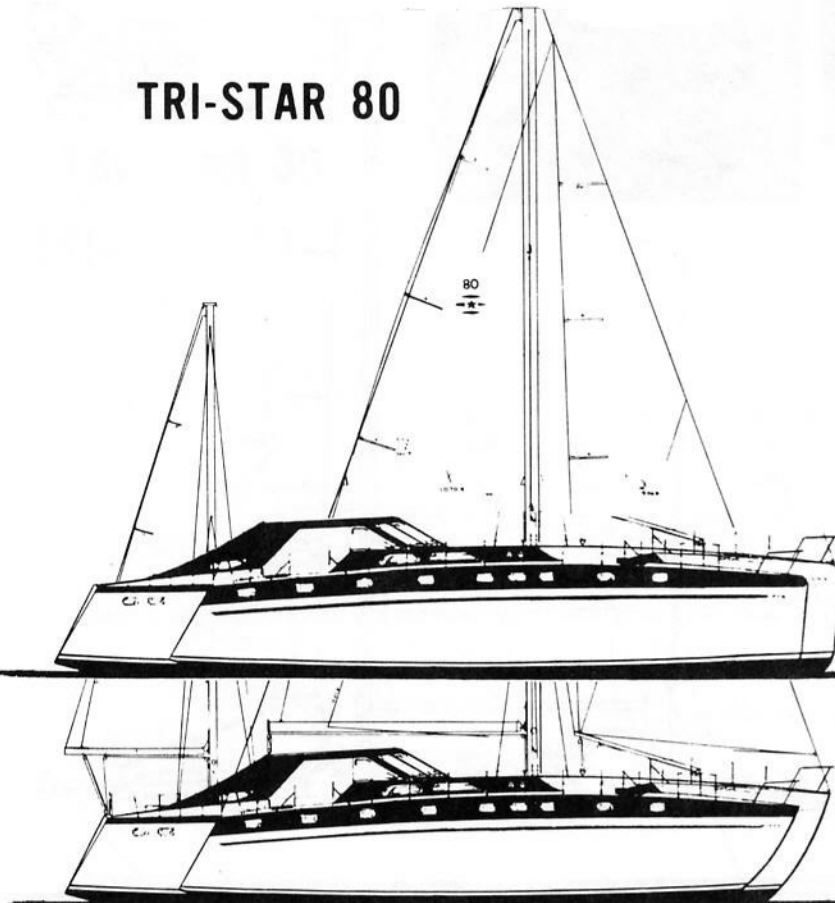

## TRI-STAR 80

LOA 80' BEAM 47'6" DRAFT 5' DISPLACEMENT 100,000# SAIL AREA 2640 sq.ft.

TRI-STAR 80 spaciousness is twice that of Tri-Star 65. Tri-Star 80 has the constant radius hull lines as can be seen in the photograph of the first 80 started and the people assembling the frames gives a good idea of her size. With the 80's spaciousness she may be outfitted to be the most luxurious of Trimarans. Tri-Star 80 has the hull shapes to make her a fast seaworthy sailing yacht, and her accommodations potential make her a yacht most only dream of.