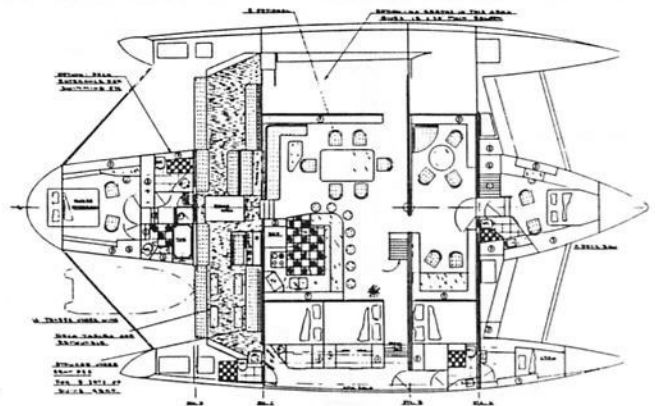

## TRI-STAR 80

LOA 80' BEAM 47'6" DRAFT 5' DISPLACEMENT 100,000# SAIL AREA 2640 sq.ft.

TRI-STAR 80 spaciousness is twice that of Tri-Star 65. Tri-Star 80 has the constant radius hull lines as can be seen in the photograph of the first 80 started and the people assembling the frames gives a good idea of her size. With the 80's spaciousness she may be outfitted to be the most luxurious of Trimarans. Tri-Star 80 has the hull shapes to make her a fast seaworthy sailing yacht, and her accommodations potential make her a yacht most only dream of.